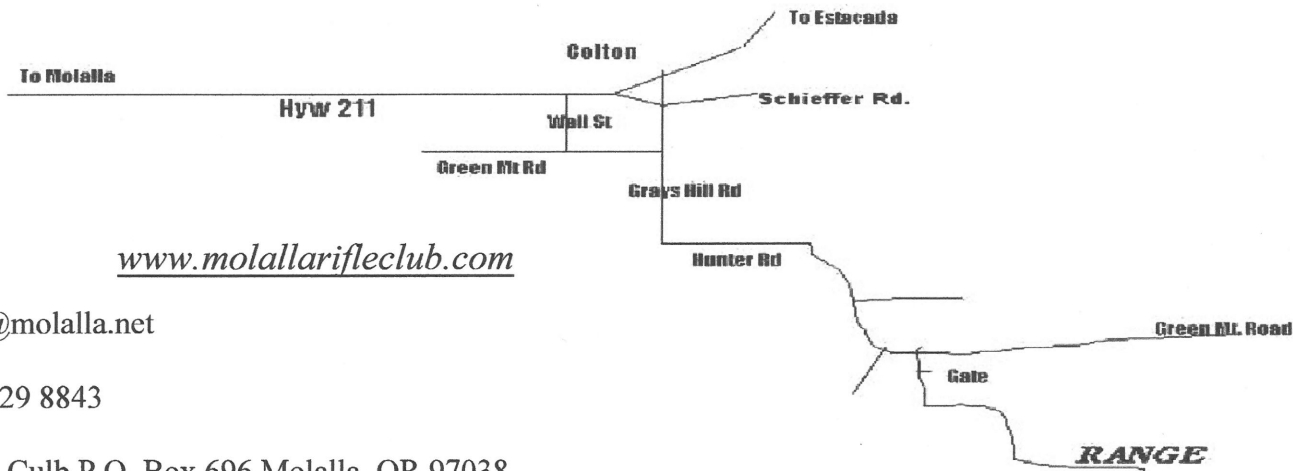

DIRECTIONS & MAP TO THE RANGE:

From Hwy 211 in Colton, OR turn south on Wall St (at the Colton Market). At Green Mtn Rd turn east, go to Grays Hill Rd and turn south, at the top of the hill turn east on Hunter Rd. When the pavement ends continue on gravel road approx. 1/2 mile, our gate is on 2nd road on the right. The range is located on leased BLM land surrounded by private timberland about 1.5 miles behind the gate.